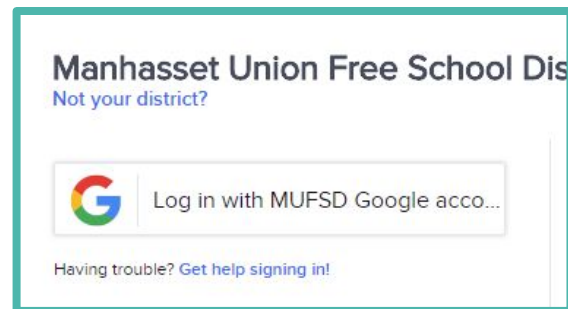

Signing into Clever from School

To sign into Clever at school, first sign into your @mufsd.org school Google Account. Then click the icon in the top right of your Chrome window.

In the new window, enter “Manhasset” and choose your school. Then click this button to Log in with your MUFSD Google Account.