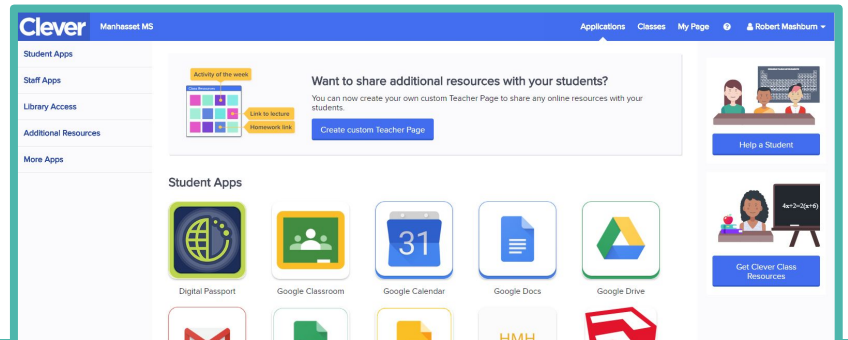

[Having trouble? Get help signing in!](#)

Clever

Clever Badge Log in

[District Admin Login](#)

The Clever Log In Page

Using Clever

Clever has many functions, but the most important is **SSO** or **single sign-on**. Once signed in to Clever, you can follow links to any connected Clever Apps, already signed in!

There are a few programs that require you to enter that websites Username and Password ONCE. Once you enter it, you will not need to enter it again!

Student Apps

Staff Apps

Library Access

Additional Resources